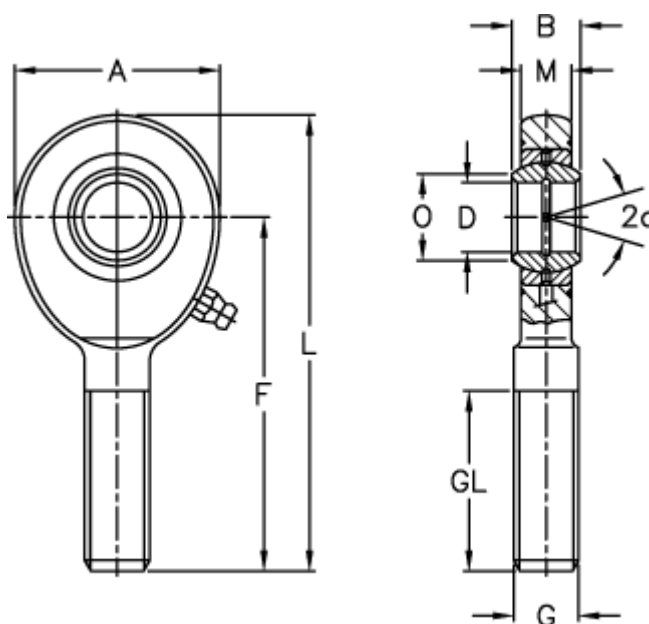

# Data Sheet

Article number: 03462040  
Description: Fluro Rod end EA 40  
Note: 40

## Measures

A	= 92	L	= 196
a (degrees)	= 7	M	= 23
B	= 28	O	= 45
D	= 40	Static drive kN	= 178
Dynamic drive (kN)	= 100	Weight	= 1800
F	= 150		
g	= M39x3		
GL	= 86		